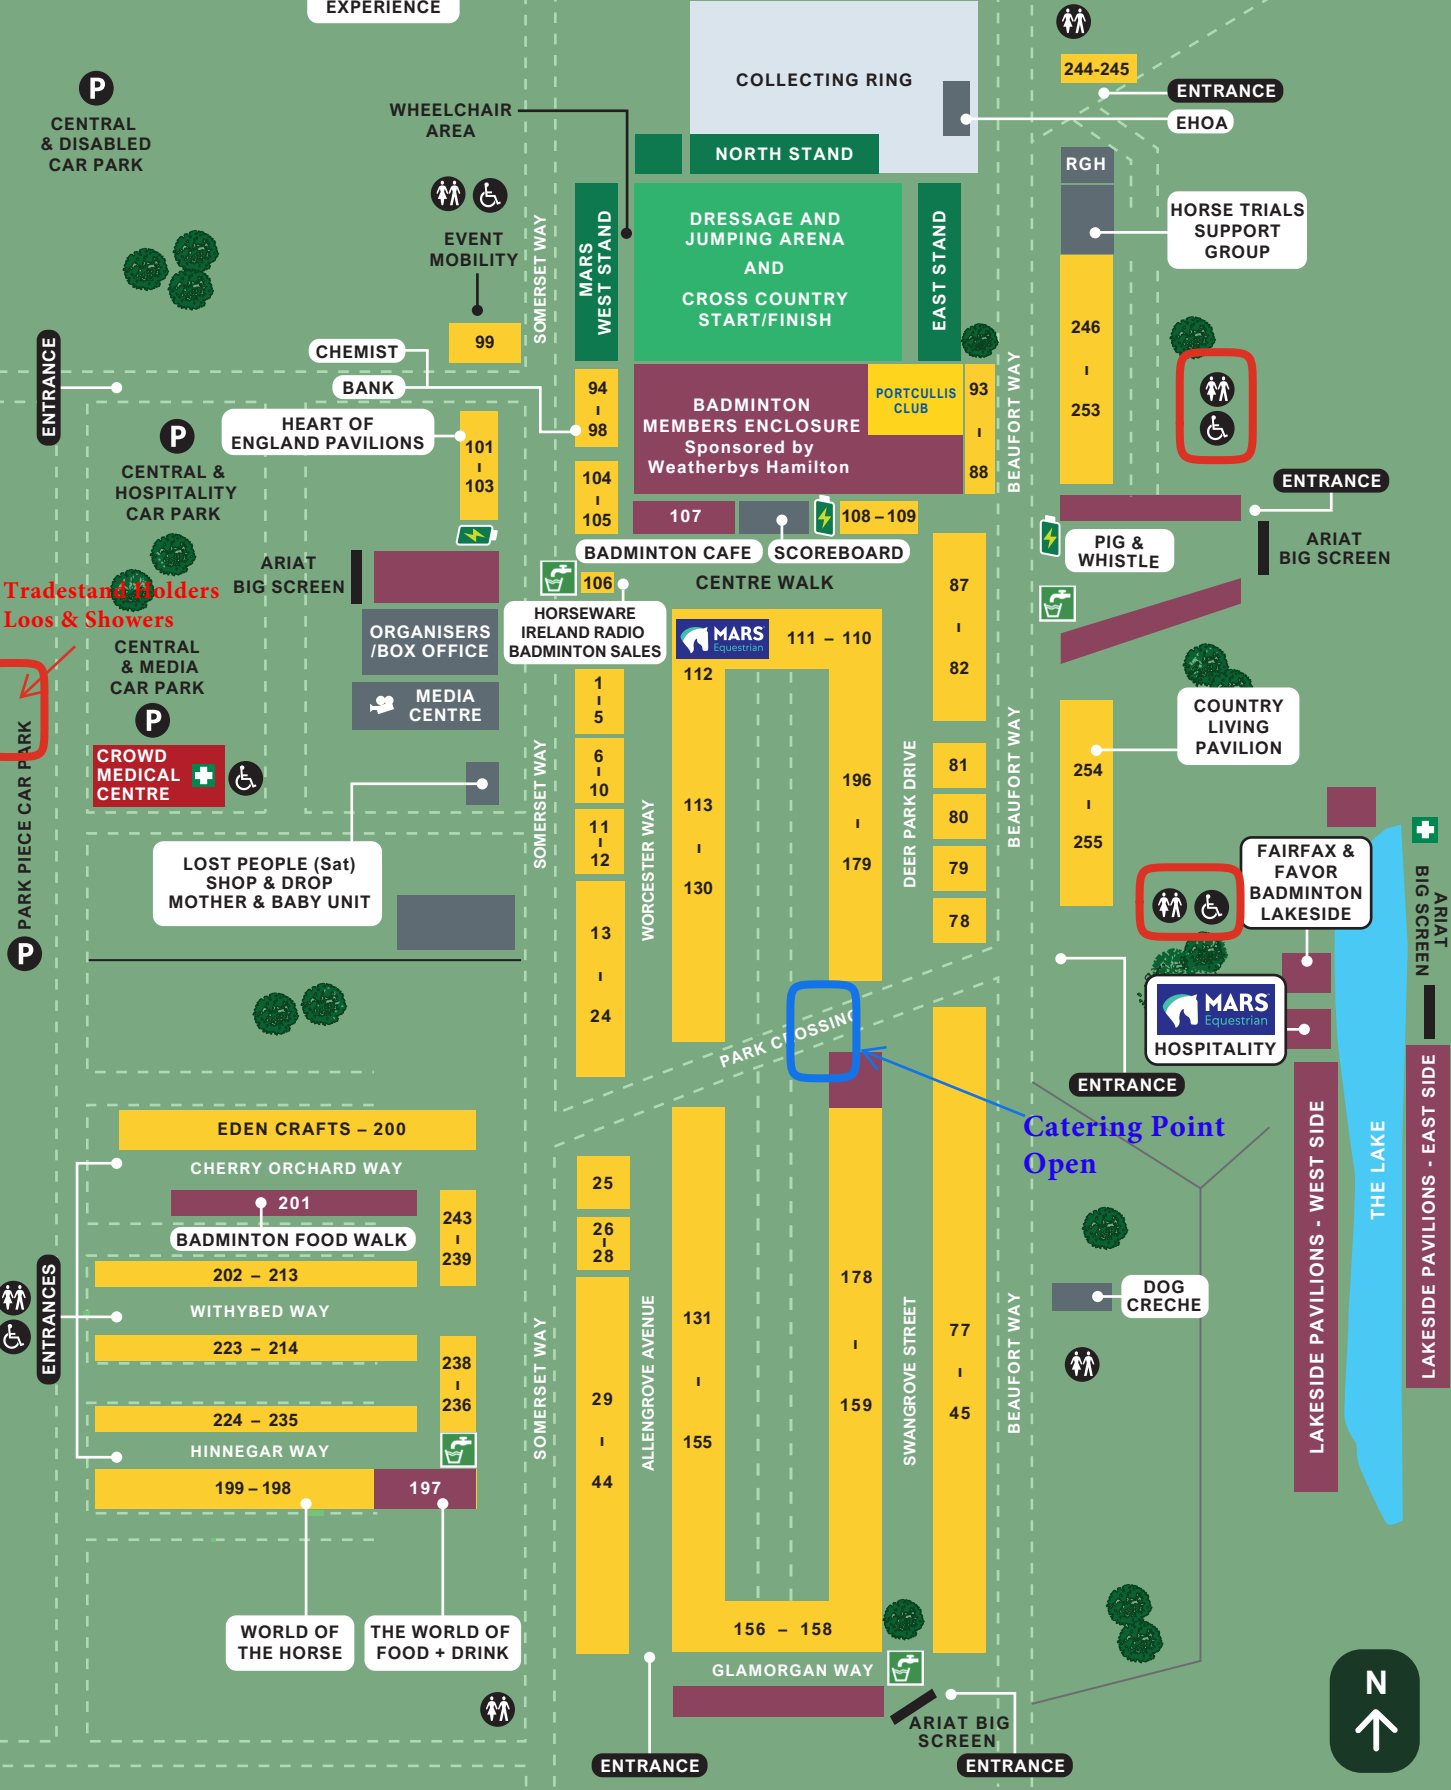

# Site Plan 2025

## CENTRAL AREA

TRADESTANDS  
BARS & CATERING

NOT TO SCALE

**INEOS**  
GRENADIER  
DRIVING  
EXPERIENCE

Tradestand Holders  
Loos & Showers

Catering Point  
Open